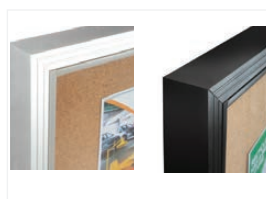

Silver & Black frames both have mitred corners