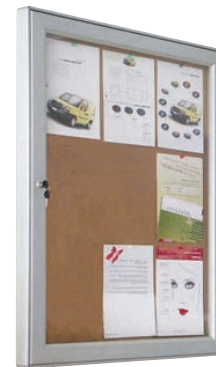

FREIGHT CHARGES MAY BE APPLICABLE IN SOME REGIONAL AREAS

TX Notice Cases - Weather Resistant

The ideal information display case for OUTDOOR areas

- Unique water resistant design - Internal rubber 'gasket' seals the door
- Aluminium frame in satin silver finish, 50mm face
- No visible hinges - internal pivoting design
- Metal safety stays prevents door being accidentally shut in windy conditions
- Strong clear polycarbonate face provides outstanding protection in all elements
- Laminated backing for added strength and security
- Back board in Bulletin board is cork
- Accepts all styles and lengths of Pins - Slimline 40mm depth from the wall
- Unique anti tamper lock with key
- Supplied with wall fixings and 2 security lock and keys
- The case has 4 pre-drilled holes for an easy installation (fittings supplied)

Showing here: TX6001

ITEM #	SIZE	PRICE
TX6003	590 x 760 mm (4 x A4 papers)	\$360 + GST
TX6002	590 x 1080 (6 x A4 papers)	\$425 + GST
TX6001	820 x 1080 mm (9 x A4 papers)	\$485 + GST
TX6000	1050 x 1080 mm (12 x A4 papers)	\$545 + GST
TX1390	1350 x 980 mm 2 Doors	\$649 + GST