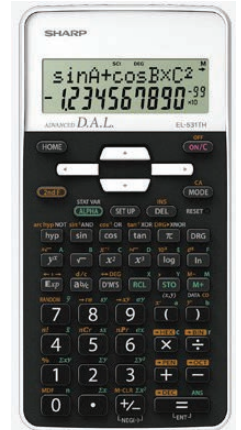

Student Scientific Calculators

Jastek JASCS1 STUDENT SCIENTIFIC

- **Board of Studies Approved**
- 2 line scientific notation display (Expression & its result can be displayed at the same time)
- Auto power off function to prolong battery life
- Independent memory including store & recall
- Durable plastic keys & hard case for protection
- Powered source: 2 x AAA batteries (included)
- 240 functions including: Random numbers, Exponential/logarithmic, hyperbolic, Trigonometry/inverse trigonometry, Square & square root, Percentage (%) calculation, Fraction calculations, Standard deviation, Angle unit conversion (DEG, RAD, GRAD), Regressions & statistical calculations
- Dimension: 85w 160d x 20h mm

\$13.45 + GST
ITEM # JASCS1

SHARP EL531THBWH STUDENT SCIENTIFIC (WHITE TRIM)

NEW

- **Board of Studies Approved**
- 2 line LCD screen with upper 12 digit/lower 10 digit (mantissa) + 2 (exponent) digit
- Up to 272 functions
- Direct algebraic logic
- Constant/chain calculations
- Multi-line playback
- 3-digit punctuation
- 2-key roll-over
- Fraction calculations
- 9 memories
- Sturdy, stylish design with hard cover to protect calculator from damage
- Durable plastic buttons
- Power source: 1 x AAA battery (included)
- Dimensions: 80w 154d x 18h mm

\$17.45 + GST
ITEM # EL531XHBWH

EL531XHBGR (GREEN TRIM) ALSO AVAILABLE

SHARP ELW532THBWH STUDENT SCIENTIFIC

- **Board of Studies Approved**
- Large, high res, dot matrix LCD screen
- Up to 330 scientific & statistical functions
- Fraction calculations
- Provides random or specific Maths drill exercises
- Direct algebraic logic (D.A.L.) for easy equation
- Functions include: Multi-line playback, Constant chain & n-Base calculations
- 1 & 2- Variable Statistics
- Stylish "glass-top" design
- Slide-on hard cover protects from damage
- Power source: 1 x AAA battery (included)
- Dimensions: 80w x 161d x 15h mm