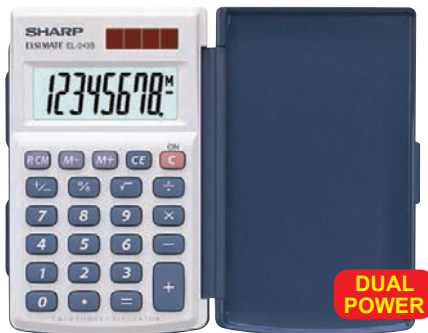

\$19.95 + GST
ITEM # ELW532THBWH

SHARP EL506XBWH STUDENT SCIENTIFIC

- 2 line LCD screen with upper 12 digit (5 x 7 dot matrix), lower 10 digit (mantissa) plus 2 digit (exponent).
- Up to 469 functions
- Twin power (solar cell and battery)
- Solver Function
- 9 Memories
- Fraction calculations
- Matrix Calculations
- Random number functions (dice, coin, integer)
- Regression calculations (6 models)
- Advanced Direct Algebraic Logic (DAL) for easy equation and answer checking
- 52 Physical Constants built in
- 44 Metric Conversion functions
- Complex Number calculation
- 3 variable linear Equation
- Integral and Derivative calculations
- N-Base Calculations - Bin, Hex, Dec, Pen, Oct.
- Logical Operations
- Easy glide hard case to protect calculator from damage

\$26.95 + GST
ITEM # EL506XBWH

**2 Year Replacement Warranty on ALL Calculators
Free Reply Paid Post for Warranty Returns**

Basic Student Calculators

SHARP EL243S

- 8 Digit
- Four basic arithmetic functions
+, -, % & $\sqrt{\quad}$
- Dual power convenience
- Double-size Plus key making it easier to use
- Large LCD screen for easy viewing
- Large easy-to-use plastic keys
- Hard cover protects against damage
- Dimensions: 64w x 105d x 11h mm

\$5.35 + GST
ITEM # EL243S

2 YEAR WARRANTY

SHARP ELS10BBL/BPK

- 8 Digit
- Four basic arithmetic functions
+, -, % & $\sqrt{\quad}$
- Battery Operated
- Double-size Plus key making it easier to use
- Large LCD screen for easy viewing
- Large easy-to-use plastic keys
- Hard cover protects against damage
- Dimensions: 70w x 107d x 13h mm

\$6.45 + GST
ITEM # ELS10BBL/BPK

2 YEAR WARRANTY

AVAILABLE IN
PINK & BLUE

ELS10BPK

ELS10BBL

SHOWN
WITH
HARD COVER

SHARP EL240SAB

- 8 Digit
- Four basic arithmetic functions
+, -, % & $\sqrt{\quad}$
- Dual power convenience
- Double-size Plus key making it easier to use
- Large LCD screen with acrylic panel
- Large easy-to-use plastic keys
- Slant display making reading easier
- Dimensions: 71w x 116d x 17h mm