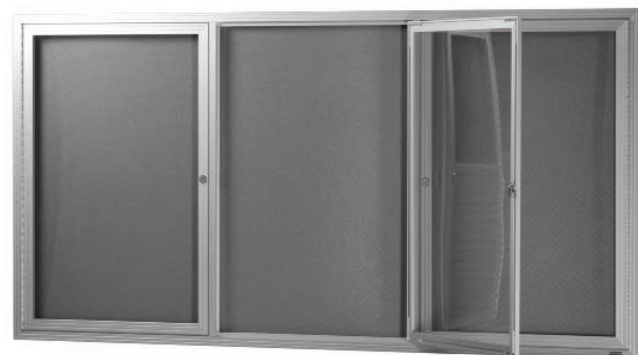

LOCKABLE NOTICE CASES AND BULLETIN BOARDS

NOTICED Hinged Door Notice Cases

Suitable for **INDOOR** use or under a suitable awning

- Satin Silver Aluminium frame has mitred corners whilst Black Aluminium frame has rounded corners (Black frame is only available in largest size)
- Grey pinnable fabric
- Simple installation with reverse mounted aluminium battens
- Strong clear 3mm polycarbonate doors
- 48mm depth from the wall
- Mounting kit supplied
- Lockable security doors

Showing here: **BN-HDC-1812BL**

Showing here: **BN-HDC-1890SL**

ITEM #	SIZE	DESCRIPTION	PRICE
BN-HDC-1290SL	1220 x 915 mm	Silver 2 Door	\$595 + GST
BN-HDC-1890SL	1830 x 915 mm	Silver 3 Door	\$890 + GST
BN-HDC-1812SL	1830 x 1220 mm	Silver 3 Door	\$995 + GST
BN-HDC-1812BL	1830 x 1220 mm	Black 3 Door	\$1,040 + GST

- Choice of Silver Aluminium or Black Aluminium frame (Black frame only available in larger size with Cork Backing)
- Frames have mitred corners
- Select from Grey pinnable fabric or Cork backing
- Supplied with 3mm safety glass with grooved finger slots for easy opening
- Self fitting lock and key
- Glass doors are pre-inserted into the frame ready to install
- Simple installation with reverse mounted aluminium battens
- Space between background and the glass is 24mm

LOCKABLE NOTICE CASES AND BULLETIN BOARDS

Sliding Glass Door - Display Cases

Suitable for **INDOOR** use or under a suitable awning

Satin silver frame Australian Made

- 60 x 32mm satin silver finish aluminium frame
- 6.3mm Clear safety glass sliding doors
- Easy glide nylon ball bearing track mechanism
- Lock & Key supplied with each case
- 3 Different surface options
Cork, Autex, Krommenie
- All cases are made-to-order and non-returnable