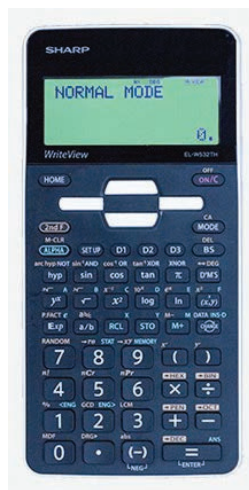

\$12.95 + GST
ITEM # JASCS1

SHARP EL531THBWH STUDENT SCIENTIFIC (WHITE TRIM)

NEW

- **Board of Studies Approved**
- 2 line LCD screen with upper 12 digit/lower 10 digit (mantissa) + 2 (exponent) digit
- Up to 272 functions
- Direct algebraic logic
- Constant/chain calculations
- Multi-line playback
- 3-digit punctuation
- 2-key roll-over
- Fraction calculations
- 9 memories
- Sturdy, stylish design with hard cover to protect calculator from damage
- Durable plastic buttons
- Power source: 1 x AAA battery (included)
- Dimensions: 80w 154d x 18h mm

\$17.45 + GST
ITEM # EL531XHBWH

EL531XHBGR (GREEN TRIM) ALSO AVAILABLE

SHARP ELW532THBWH STUDENT SCIENTIFIC

- **Board of Studies Approved**
- Large, high res, dot matrix LCD screen
- Up to 330 scientific & statistical functions
- Fraction calculations
- Provides random or specific Maths drill exercises
- Direct algebraic logic (D.A.L.) for easy equation
- Functions include: Multi-line playback, Constant chain & n-Base calculations
- 1 & 2- Variable Statistics
- Stylish "glass-top" design
- Slide-on hard cover protects from damage
- Power source: 1 x AAA battery (included)
- Dimensions: 80w x 161d x 15h mm

(Write View Calculator)
Write View is a feature which allows fractions, mathematical symbols & formulas to be displayed on the screen in exactly the same way they are written on paper ("Textbook-Style Display")