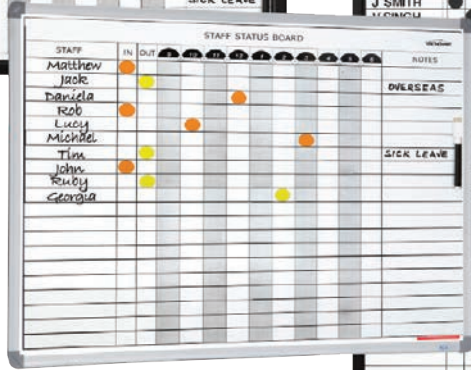

STAFF STATUS BOARDS

Staff Status Boards

- Ideal for every busy workplace or staff roster system
- An accurate way of displaying staff duties
- 9am to 6pm with 1/2 hour intervals shown
- Notes column to indicate special activities
- Modern black aluminium frame
- Permanent lines with magnetic erasable whiteboard surface
- Supplied with: Wall Fixings, Magnetic buttons & Black marker

ITEM #	SIZE	PRICE
VSB010	10 Name Board 317 x 615 mm	$110 + GST
VSB020	20 Name Board 527 x 615 mm	$140 + GST
VSB030	30 Name Board 737 x 615 mm	$165 + GST

FREIGHT CHARGES MAY BE APPLICABLE
IN SOME REGIONAL AREAS

VSB020

COMBO BOARDS

Combi Whiteboard & Corkboard

- Singled sided board:
  Half Magnetic Whiteboard,
  Half Cork Board
- Practical and versatile
- Great for Staff Rooms and notice areas
- Stylish aluminium frame with concealed fixings

ITEM #	SIZE	PRICE
VCB9060	900 x 600 mm	$120 + GST
VCB1290	1200 x 900 mm	$165 + GST

FREIGHT CHARGES MAY BE APPLICABLE
IN SOME REGIONAL AREAS

WHITEBOARD:

PINBOARD:

Email: sales@eduquip.com.au

Toll Free PH: 1800 804 230

EDU Equip