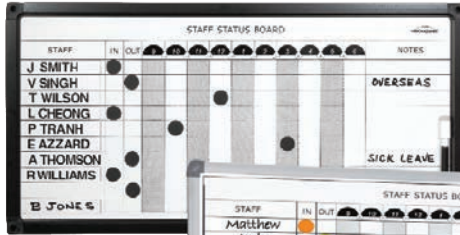

STAFF STATUS BOARDS

Staff Status Boards

- Ideal for every busy workplace or staff roster system
- An accurate way of displaying staff duties
- 9am to 6pm with 1/2 hour intervals shown
- Notes column to indicate special activities
- Modern black aluminium frame
- Permanent lines with magnetic erasable whiteboard surface
- Supplied with: Wall Fixings, Magnetic buttons & Black marker

ITEM #	SIZE	PRICE
VSB010	10 Name Board 317 x 615 mm	$110 + GST
VSB020	20 Name Board 527 x 615 mm	$140 + GST
VSB030	30 Name Board 737 x 615 mm	$165 + GST

FREIGHT CHARGES MAY BE APPLICABLE
IN SOME REGIONAL AREAS

VSB010