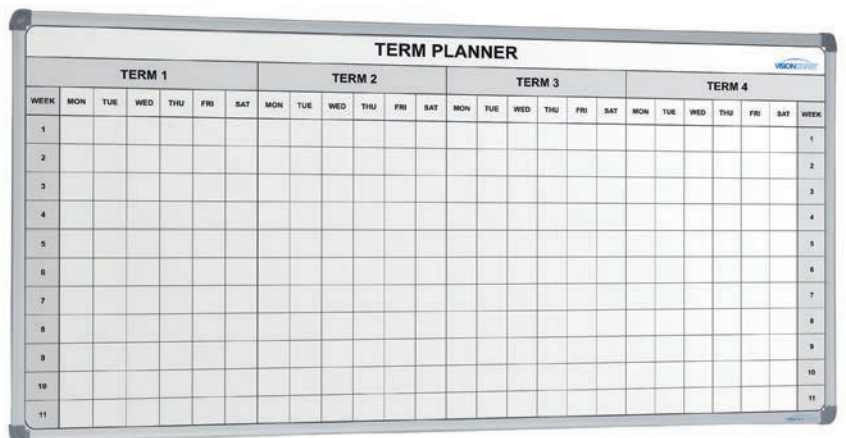

FREIGHT CHARGES MAY BE APPLICABLE IN SOME REGIONAL AREAS

ALL ORDERS OVER $250 (EX GST) DELIVERED FREE*

EDUQUIP
Toll Free PH: 1800 804 230

Email: sales@eduquip.com.au