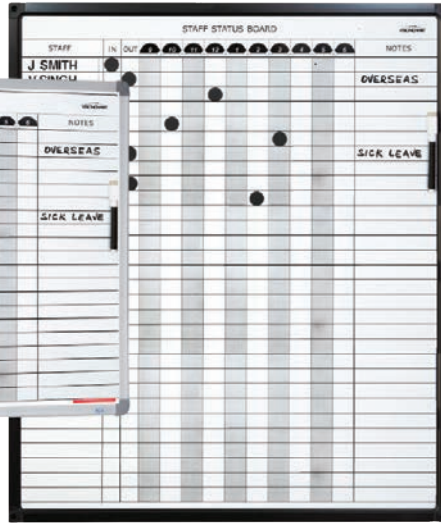

VSB030

COMBO BOARDS

Combi Whiteboard & Corkboard

- Singled sided board:
  Half Magnetic Whiteboard,
  Half Cork Board
- Practical and versatile
- Great for Staff Rooms and notice areas
- Stylish aluminium frame with concealed fixings

ITEM #	SIZE	PRICE
VCB9060	900 x 600 mm	$120 + GST
VCB1290	1200 x 900 mm	$165 + GST

FREIGHT CHARGES MAY BE APPLICABLE
IN SOME REGIONAL AREAS