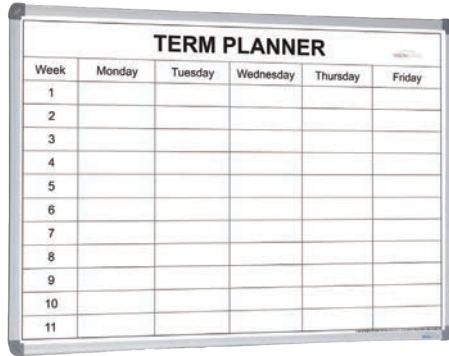

PLANNER BOARDS

1 Term School Planner

- Single school term divided into daily/weekly intervals for quick and easy reference
- Laminated graphic surface with permanent lines
- Concealed wall fixing
- Supplied with 2 x Finepoint erasable markers and 1 x Magic Wipe cleaning cloth

No school can be without this one!

ITEM #	SIZE	PRICE
VDT100	1200 x 900 mm	$465 + GST

FREIGHT CHARGES MAY BE APPLICABLE IN SOME REGIONAL AREAS

Deluxe Perpetual Month Planner

- The monthly planner that is perpetual - can be reused every month for specific activities
- Modern new look laminated graphic surface with permanent lines / days a week
- Stylish aluminium frame with rounded corners and hangers supplied
- Magnetic surface
- Clip on moulded Pen Shelf