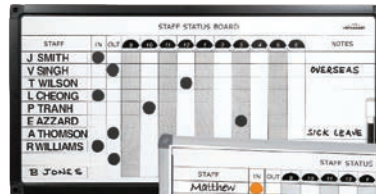

ITEM #	SIZE	PRICE
VDP001	1200 x 1200 mm	\$480 + GST
VDP002	1500 x 1200 mm	\$660 + GST
VDP003	2400 x 1200 mm	\$820 + GST

FREIGHT CHARGES MAY BE APPLICABLE IN SOME REGIONAL AREAS

4 Term School Planner

- 4 school terms divided into 11 weeks
- Laminated graphic surface with permanent lines
- Concealed wall fixings
- Supplied with 2 x Finepoint erasable markers and 1 x Magic Wipe cleaning cloth

ITEM #	SIZE	PRICE
VDT001	1200 x 900 mm	\$480 + GST
VDT002	1500 x 1200 mm	\$660 + GST
VDT003	2400 x 1200 mm	\$820 + GST

FREIGHT CHARGES MAY BE APPLICABLE IN SOME REGIONAL AREAS

STAFF BOARDS

Staff Status Boards

- Ideal for every busy workplace or staff roster system
- An accurate way of displaying staff duties
- 9am to 6pm with 1/2 hour intervals shown
- Notes column to indicate special activities
- Modern black aluminium frame
- Permanent lines with magnetic erasable whiteboard surface
- Supplied with: Wall Fixings, Magnetic buttons & Black marker