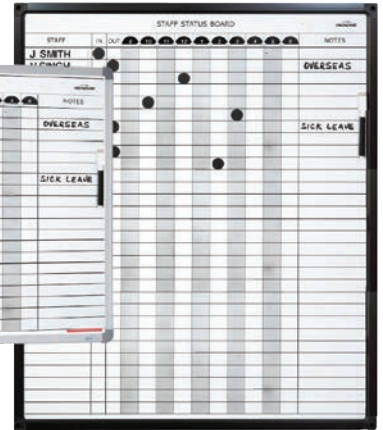

VSB030

ITEM #	SIZE	PRICE
VSB010	10 Name Board 317 x 615 mm	$110 + GST
VSB020	20 Name Board 527 x 615 mm	$140 + GST
VSB030	30 Name Board 737 x 615 mm	$165 + GST

FREIGHT CHARGES MAY BE APPLICABLE
IN SOME REGIONAL AREAS

EDU
Equip

Toll Free PH: 1800 804 230

Email: sales@eduequip.com.au

MUSIC BOARDS

Music Boards

- Wall mountable version available in 4 sizes
- Permanently ruled with 4 music staves
- Lines will never peel or rub off
- Magnetic laminate drywipe surface
- Pen tray with red, blue and black markers included
- Mobile Music Boards are listed in 'Mobile Boards' section

ITEM #	BOARD SIZE	PRICE
VMB1212	1200 x 1200 mm	$440 + GST
VMB1512	1500 x 1200 mm	$535 + GST
VMB1812	1800 x 1200 mm	$660 + GST
VMB2412	2400 x 1200 mm	$810 + GST

FREIGHT CHARGES MAY BE APPLICABLE
IN SOME REGIONAL AREAS