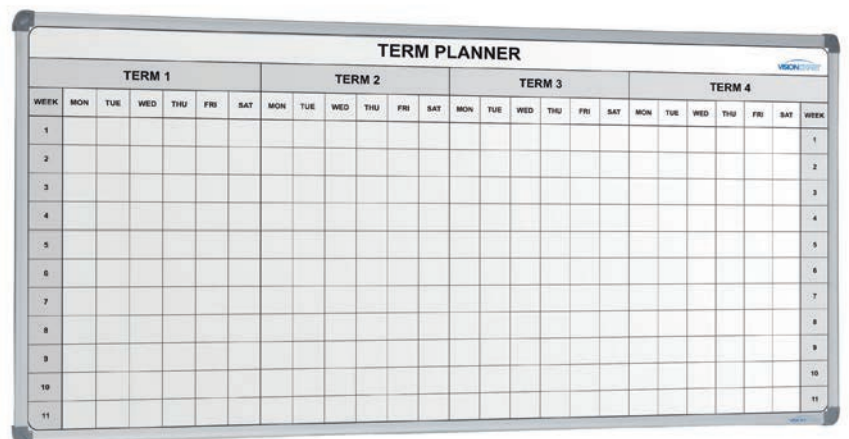

FREIGHT CHARGES MAY BE APPLICABLE IN SOME REGIONAL AREAS