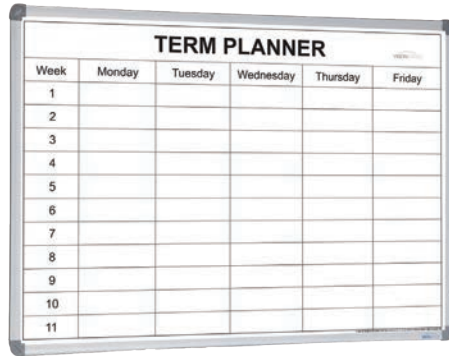

PLANNER BOARDS

1 Term School Planner

- Single school term divided into daily/weekly intervals for quick and easy reference
- Laminated graphic surface with permanent lines
- Concealed wall fixing
- Supplied with 2 x Finepoint erasable markers and 1 x Magic Wipe cleaning cloth

No school can be without this one!

ITEM #	SIZE	PRICE
VDT100	1200 x 900 mm	\$465 + GST

FREIGHT CHARGES MAY BE APPLICABLE IN SOME REGIONAL AREAS

Deluxe Perpetual Month Planner

- The monthly planner that is perpetual - can be reused every month for specific activities
- Modern new look laminated graphic surface with permanent lines / days a week
- Stylish aluminium frame with rounded corners and hangers supplied
- Magnetic surface
- Clip on moulded Pen Shelf

ITEM #	SIZE	PRICE
VMP100	1200 x 900 mm	\$325 + GST

FREIGHT CHARGES MAY BE APPLICABLE IN SOME REGIONAL AREAS

Perpetual Year Planner

- Yearly planner magnetic whiteboard
- Organisation at a glance
- Ideal for staff allocation, holiday rostering, school timetabling, etc
 - Use year after year
- Laminated surface with 1 year warranty
- Aluminium frame with rounded corners and concealed fixings
- Supplied with:
 - 12 x Magnetic 1-31 strips
 - 10 x Public holiday magnetic strips
 - 2 x fine point erasable markers
 - Magic Wipe micro fibre cleaning cloth

- Ideal for every busy workplace or staff roster system
- An accurate way of displaying staff duties
- 9am to 6pm with 1/2 hour intervals shown
- Notes column to indicate special activities
- Modern black aluminium frame
- Permanent lines with magnetic erasable whiteboard surface
- Supplied with: Wall Fixings, Magnetic buttons & Black marker