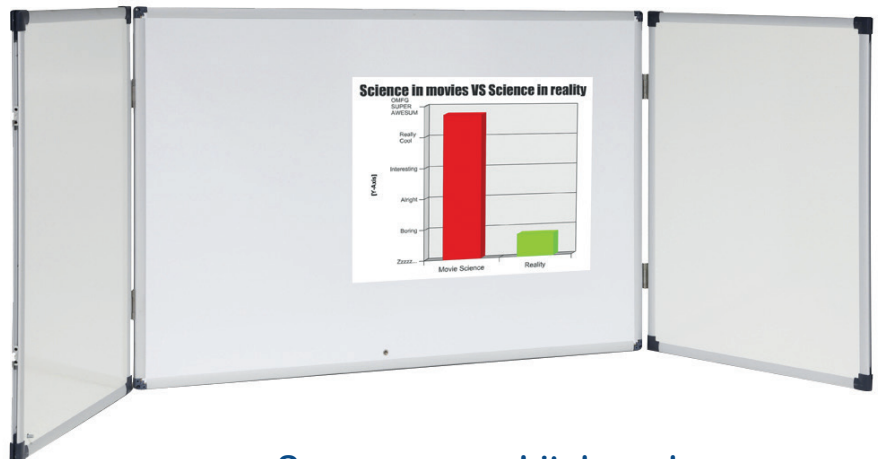

Lumiere Magnetic Glassboards

DESIGNED TO BLEND SEAMLESSLY WITH ANY DECOR

- **Long life 50 year surface warranty**
- **CONTEMPORARY** - alternative to traditional whiteboards highlighted by the elegance of premium glass
- **QUALITY** - Toughened 4.5mm safety glass. Non-porous surface will not ghost or stain and works with standard dry-erase markers
- **FRAMELESS** - Tempered glass is borderless to create clean lines, uncluttered and ultra modern appearance. Polished edges and 6mm rounded corners
- **STYLISH FIXTURES** - float glassboard 20mm off the wall
- Magnetic surface
- Supplied with clear acrylic pen tray and 5 superstrong magnets
- White Glass is available in 9 sizes, and Black Glass is available in 2 sizes

BLACK GLASSBOARDS:

ITEM #	SIZE (MM)	PRICE
VGB1260-B	1200 x 600	\$395 + GST
VGB1812-B	1800 X 1200	\$995 + GST

FREIGHT CHARGES MAY BE APPLICABLE IN SOME REGIONAL AREAS

CABINET WHITEBOARD

Cabinet Whiteboard Communicate

- Hinged doors with double sided whiteboard panels
- **Magnetic surface on inside, non-magnetic surface on outside**
- Lockable door with chrome allen key & clasp
- Silver aluminium frame with dark blue rounded corner pieces
- Great space saver which can also be used for uncovering pre-prepared work, or covering confidential information

ITEM #	SIZE	PRICE
VCAB1290	1200 x 900 mm Closed 2400 x 900 mm Open	\$445 + GST

FREIGHT CHARGES MAY BE APPLICABLE IN SOME REGIONAL AREAS

Space-saver whiteboard, hinged doors with double sided whiteboard panels.