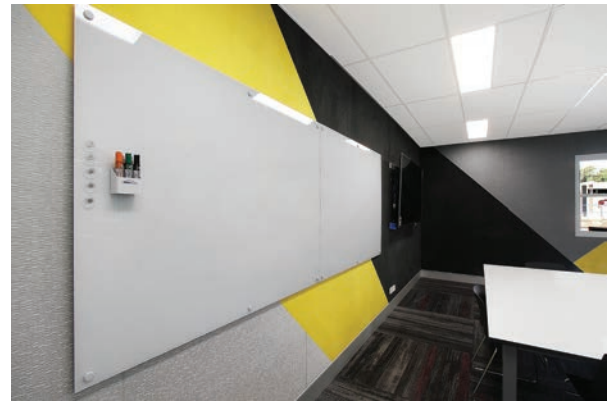

CABINET WHITEBOARD

Cabinet Whiteboard Communicate

- Hinged doors with double sided whiteboard panels
- **Magnetic surface on inside, non-magnetic surface on outside**
- Lockable door with chrome allen key & clasp
- Silver aluminium frame with dark blue rounded corner pieces
- Great space saver which can also be used for uncovering pre-prepared work, or covering confidential information

ITEM #	SIZE	PRICE
VCAB1290	1200 x 900 mm Closed 2400 x 900 mm Open	$445 + GST

FREIGHT CHARGES MAY BE APPLICABLE IN SOME REGIONAL AREAS