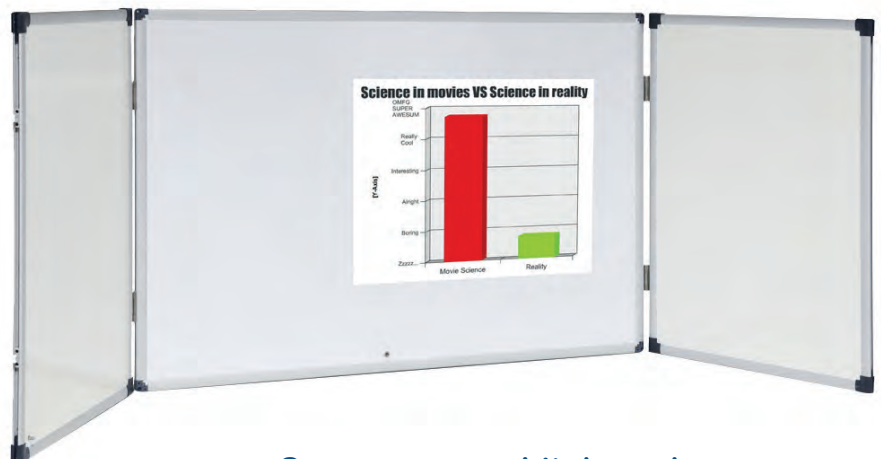

Lumiere Magnetic Glassboards

DESIGNED TO BLEND SEAMLESSLY WITH ANY DECOR

- **Long life 50 year surface warranty**
CONTEMPORARY - alternative to traditional whiteboards highlighted by the elegance of premium glass
- **QUALITY** - Toughened 4.5mm safety glass.
Non-porous surface will not ghost or stain and works with standard dry-erase markers
- **FRAMELESS** - Tempered glass is borderless to create clean lines, uncluttered and ultra modern appearance. Polished edges and 6mm rounded corners
- **STYLISH FIXTURES** - float glassboard 20mm off the wall
- Magnetic surface
- Supplied with clear acrylic pen tray and 5 superstrong magnets
- White Glass is available in 9 sizes, and Black Glass is available in 2 sizes

BLACK GLASSBOARDS:

ITEM #	SIZE (MM)	PRICE
VGB1260-B	1200 x 600	\$395 + GST
VGB1812-B	1800 X 1200	\$995 + GST

FREIGHT CHARGES MAY BE APPLICABLE
IN SOME REGIONAL AREAS

CABINET WHITEBOARD

Cabinet Whiteboard Communicate

- Hinged doors with double sided whiteboard panels
- **Magnetic surface on inside, non-magnetic surface on outside**
- Lockable door with chrome allen key & clasp
- Silver aluminium frame with dark blue rounded corner pieces
- Great space saver which can also be used for uncovering pre-prepared work, or covering confidential information

ITEM #	SIZE	PRICE
VCAB1290	1200 x 900 mm Closed 2400 x 900 mm Open	\$499 + GST

FREIGHT CHARGES MAY BE APPLICABLE
IN SOME REGIONAL AREAS

Space-saver whiteboard,
hinged doors with double sided
whiteboard panels.