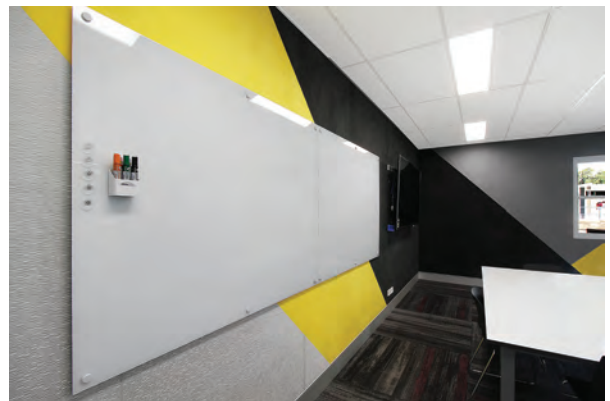

Lumiere Magnetic Glassboards

DESIGNED TO BLEND SEAMLESSLY WITH ANY DECOR

- **Long life 50 year surface warranty**
CONTEMPORARY - alternative to traditional whiteboards highlighted by the elegance of premium glass
- **QUALITY** - Toughened 4.5mm safety glass.
Non-porous surface will not ghost or stain and works with standard dry-erase markers
- **FRAMELESS** - Tempered glass is borderless to create clean lines, uncluttered and ultra modern appearance. Polished edges and 6mm rounded corners
- **STYLISH FIXTURES** - float glassboard 20mm off the wall
- Magnetic surface
- Supplied with clear acrylic pen tray and 5 superstrong magnets
- White Glass is available in 9 sizes, and Black Glass is available in 2 sizes

BLACK GLASSBOARDS:

ITEM #	SIZE (MM)	PRICE
VGB1260-B	1200 x 600	\$395 + GST
VGB1812-B	1800 X 1200	\$995 + GST

FREIGHT CHARGES MAY BE APPLICABLE
IN SOME REGIONAL AREAS

CABINET WHITEBOARD

Cabinet Whiteboard Communicate

- Hinged doors with double sided whiteboard panels
- **Magnetic surface on inside, non-magnetic surface on outside**
- Lockable door with chrome allen key & clasp
- Silver aluminium frame with dark blue rounded corner pieces
- Great space saver which can also be used for uncovering pre-prepared work, or covering confidential information

ITEM #	SIZE	PRICE
VCAB1290	1200 x 900 mm Closed 2400 x 900 mm Open	\$499 + GST

FREIGHT CHARGES MAY BE APPLICABLE
IN SOME REGIONAL AREAS

Space-saver whiteboard,
hinged doors with double sided
whiteboard panels.