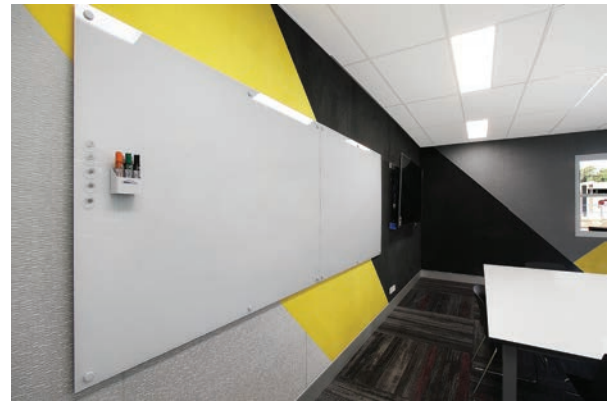

BLACK GLASSBOARDS:

ITEM #	SIZE (MM)	PRICE
VGB1260-B	1200 x 600	$395 + GST
VGB1812-B	1800 X 1200	$995 + GST