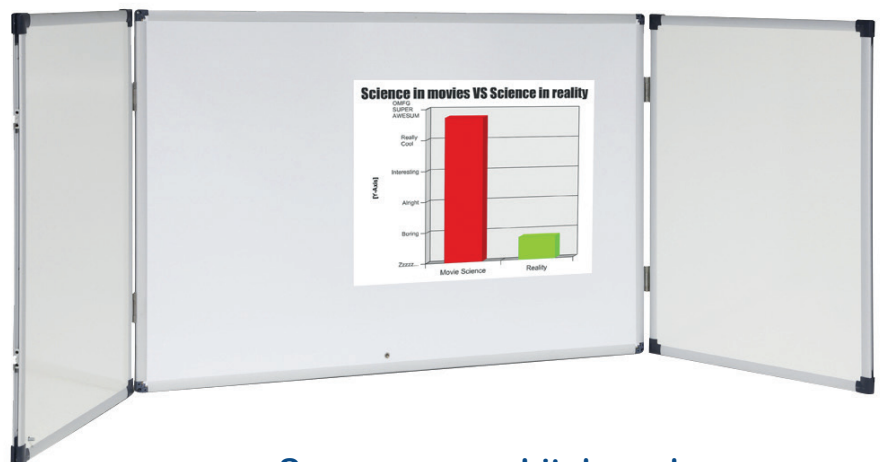

**Lumiere Magnetic Glassboards**

**DESIGNED TO BLEND SEAMLESSLY WITH ANY DECOR**

- **Long life 50 year surface warranty**
- **CONTEMPORARY** - alternative to traditional whiteboards highlighted by the elegance of premium glass
- **QUALITY** - Toughened 4.5mm safety glass. Non-porous surface will not ghost or stain and works with standard dry-erase markers
- **FRAMELESS** - Tempered glass is borderless to create clean lines, uncluttered and ultra modern appearance. Polished edges and 6mm rounded corners
- **STYLISH FIXTURES** - float glassboard 20mm off the wall
- Magnetic surface
- Supplied with clear acrylic pen tray and 5 superstrong magnets
- White Glass is available in 9 sizes, and Black Glass is available in 2 sizes

**BLACK GLASSBOARDS:**

ITEM #	SIZE (MM)	PRICE
VGB1260-B	1200 x 600	\$395 + GST
VGB1812-B	1800 X 1200	\$995 + GST

**FREIGHT CHARGES MAY BE APPLICABLE IN SOME REGIONAL AREAS**

## CABINET WHITEBOARD

**Cabinet Whiteboard Communicate**

- Hinged doors with double sided whiteboard panels
- **Magnetic surface on inside, non-magnetic surface on outside**
- Lockable door with chrome allen key & clasp
- Silver aluminium frame with dark blue rounded corner pieces
- Great space saver which can also be used for uncovering pre-prepared work, or covering confidential information

ITEM #	SIZE	PRICE
VCAB1290	1200 x 900 mm Closed 2400 x 900 mm Open	\$445 + GST

**FREIGHT CHARGES MAY BE APPLICABLE IN SOME REGIONAL AREAS**

**Space-saver whiteboard, hinged doors with double sided whiteboard panels.**