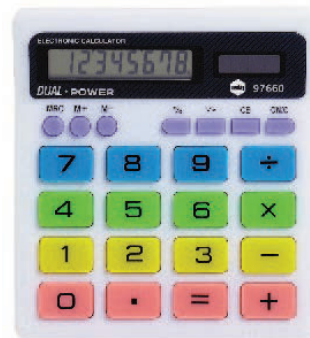

**DUAL
POWER**

\$5.35 + GST
ITEM # EL243S

2 YEAR WARRANTY

SHARP ELS10 Basic Calculator

- 8 Digit
- Four basic arithmetic functions: +, -, % & $\sqrt{\quad}$
- Battery Operated
- Double-size Plus key making it easier to use
- Large LCD screen for easy viewing
- Large easy-to-use plastic keys
- Hard cover protects against damage
- Dimensions: 70w x 107d x 13h mm
- Available in Pink or Blue

**BATTERY
OPERATED**

PINK:

\$6.45 + GST
ITEM # ELS10BPK

BLUE:

\$6.45 + GST
ITEM # ELS10BBL

2 YEAR WARRANTY

SHARP EL240SAB Basic Calculator

- 8 Digit
- Four basic arithmetic functions: +, -, % & $\sqrt{\quad}$
- Dual power convenience
- Double-size Plus key making it easier to use
- Large LCD screen with acrylic panel
- Large easy-to-use plastic keys
- Slant display making reading panel easier
- Dimensions: 71w x 116d x 17h mm

**DUAL
POWER**

\$7.65 + GST
ITEM # EL240SAB

2 YEAR WARRANTY

Marbig 97660 Basic Calculator

- 8 Digit
- Four basic arithmetic functions: +, -, % & $\sqrt{\quad}$
- Dual power convenience
- Large slant display for easy viewing
- Extra Large colourful fluoro, tough plastic keys
- Large easy-to-use plastic keys
- 3 Key full memory function
- Dimensions: 110w x 120d x 25h mm