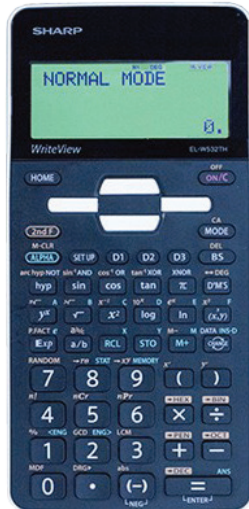

JASCS1 Student Scientific Calculator

- Board of Studies Approved
- 2 line scientific notation display (Expression & its result can be displayed at the same time)
- Auto power off function to prolong battery life
- Independent memory including store & recall
- Durable plastic keys & hard case for protection
- Powered source: 2 x AAA batteries (included)
- 240 functions including: Random numbers, Exponential/logarithmic, hyperbolic, Trigonometry/inverse trigonometry, Square & square root, Percentage (%) calculation, Fraction calculations, Standard deviation, Angle unit conversion (DEG, RAD, GRAD), Regressions & statistical calculations
- Dimension: 85w 160d x 20h mm

\$12.95 + GST
ITEM # JASCS1

EL531THBWH Student Scientific Calculator

- Board of Studies Approved
- 2 line LCD screen with upper 12 digit/lower 10 digit (mantissa) + 2 (exponent) digit
- Up to 272 functions
- Direct algebraic logic
- Constant/chain calculations
- Multi-line playback
- 3-digit punctuation
- 2-key roll-over
- Fraction calculations
- 9 memories
- Sturdy, stylish design with hard cover to protect calculator from damage
- Durable plastic buttons
- Power source: 1 x AAA battery (included)
- Dimensions: 80w 154d x 18h mm

WHITE TRIM:
\$17.45 + GST
ITEM # EL531THBWH

GREEN TRIM:
\$17.45 + GST
ITEM # EL531THBGR

ELW532THBWH Student Scientific Calculator

- Board of Studies Approved
- Large, high res, dot matrix LCD screen
- Up to 330 scientific & statistical functions
- Fraction calculations
- Provides random or specific Maths drill exercises
- Direct algebraic logic (D.A.L.) for easy equation
- Functions include: Multi-line playback, Constant chain & n-Base calculations
- 1 & 2- Variable Statistics
- Stylish "glass-top" design
- Slide-on hard cover protects from damage
- Power source: 1 x AAA battery (included)
- Dimensions: 80w x 161d x 15h mm