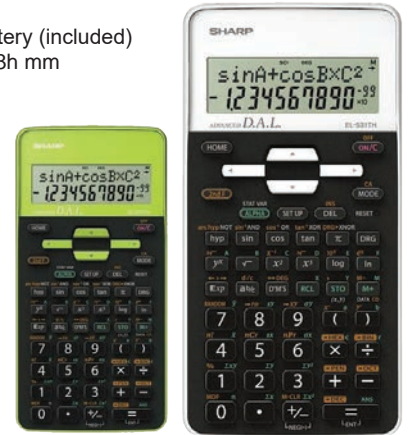

JASCS1 Student Scientific Calculator

- Board of Studies Approved
- 2 line scientific notation display (Expression & its result can be displayed at the same time)
- Auto power off function to prolong battery life
- Independent memory including store & recall
- Durable plastic keys & hard case for protection
- Powered source: 2 x AAA batteries (included)
- 240 functions including: Random numbers, Exponential/logarithmic, hyperbolic, Trigonometry/inverse trigonometry, Square & square root, Percentage (%) calculation, Fraction calculations, Standard deviation, Angle unit conversion (DEG, RAD, GRAD), Regressions & statistical calculations
- Dimension: 85w 160d x 20h mm

\$12.95 + GST
ITEM # JASCS1

EL531THBWH Student Scientific Calculator

- Board of Studies Approved
- 2 line LCD screen with upper 12 digit/lower 10 digit (mantissa) + 2 (exponent) digit
- Up to 272 functions
- Direct algebraic logic
- Constant/chain calculations
- Multi-line playback
- 3-digit punctuation
- 2-key roll-over
- Fraction calculations
- 9 memories
- Sturdy, stylish design with hard cover to protect calculator from damage
- Durable plastic buttons
- Power source: 1 x AAA battery (included)
- Dimensions: 80w 154d x 18h mm

WHITE TRIM:
\$17.45 + GST
ITEM # EL531THBWH

GREEN TRIM:
\$17.45 + GST
ITEM # EL531THBGR

ELW532THBWH Student Scientific Calculator

- Board of Studies Approved
- Large, high res, dot matrix LCD screen
- Up to 330 scientific & statistical functions
- Fraction calculations
- Provides random or specific Maths drill exercises
- Direct algebraic logic (D.A.L.) for easy equation
- Functions include: Multi-line playback, Constant chain & n-Base calculations
- 1 & 2- Variable Statistics
- Stylish "glass-top" design
- Slide-on hard cover protects from damage
- Power source: 1 x AAA battery (included)
- Dimensions: 80w x 161d x 15h mm