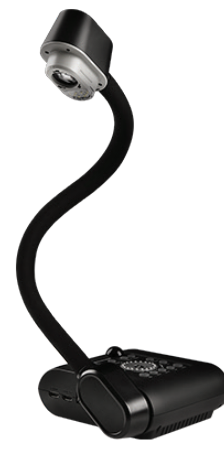

Wi-Fi
2.4 & 5 GHz

USB
& HDMI

13MP

4K
60fps

\$999 + GST
ITEM # M15W

3 YEAR WARRANTY

AVer™ AverVision Flexible Arm Document Camera

- **Make learning fun!** Sharp images and fluid actions through the F50-8M's flexible arm makes teaching the most interactive it's ever been.
- **8MP with 204X Total Zoom** - The 8-megapixel sensor together with 10X optical zoom helps teachers turn any teaching material into vivid content, with stunning details
- **60fps in Full HD Quality** - Featuring excellent video quality full HD 1080p at 60fps, teachers and students are able to enjoy smooth live images by connecting F50-8M to an interactive flat panel (IFP) or any display via HDMI
- **Shooting Area** - Larger than A4 landscape (437 x 246 mm)
- **Image Rotation** - 0° / 180°
- **Simple One-touch Capture/Recording** - Simply adjust the flexible gooseneck to capture a still image or make a video recording
- **Handy Onboard Annotation** - Just plug in a mouse to carry out on-board annotation such as drawing, highlighting, or remarking on the camera's image
- **A+ Suite Classroom Software for AVer Visualizers** - Explore new possibilities!
- **Weight:** 2.8 kg **Open Dimensions:** 380w x 545h x 200d mm

Wi-Fi
2.4 & 5 GHz

230x
Total Zoom

13MP

4K
60fps

\$1,245 + GST
ITEM # M70W

5 YEAR WARRANTY

shintaro 360° Rotatable Webcam 1080p/30FPS

Get on with your virtual meetings with crisp quality Full HD video with 1080p at 30fps. Easy to use with plug-and-play technology. Flexible, yet sturdy clip that can be attached to any type of notebook or desktop monitor with a 360-degree rotation. A fantastic choice for video conferencing even in low light conditions with a 2MP camera and H.264 advance video streaming capability.