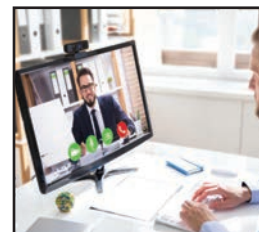

\$99 + GST 1 YEAR WARRANTY
ITEM # JVCU100

j5create® 360° All Around Webcam

- **A Better Webcam for Better Video Calls** - All-in-one virtual meeting device combines HD video with business-grade audio clarity
- **360° Camera in HD 1080p** gives you the ability to capture every person in the room with clarity
- **Built-in omnidirectional microphone** with an audio pickup radius of 10 feet, every participant can be heard.
- **Ultra-Wide Angle Lens with Six Display Modes** - In addition to the generously wide field of view that the ultra-wide angle lens delivers, the versatile display modes provide a flexible and effective virtual meeting solution, whether it's for remote conferencing, online classes, socially distant events or personal meetings
- **USB plug-and-play**
- **Touch Bar Control** is enabled in Host mode or Dual Host mode. Simply swipe on the touch bar to select the host or to control the viewing angle.
- **Reverse the Mirrored Video** - Most video conferencing applications are designed to mirror the video calls by default. Instead of changing the settings, you can now reverse the mirrored video with the built-in reverse feature
- **300cm Cable with Interchangeable Connector**
- **Supports your favourite video conferencing apps:** Skype, Skype for business, Microsoft Teams, Google Meet, Cisco®, Zoom, BlueJeans, Amazon Chime, GoToMeeting & Slack
- **Colour:** White
- **Weight:** 350g **Main Body Dimensions:** 93.5w x 37d x 193h (mm)