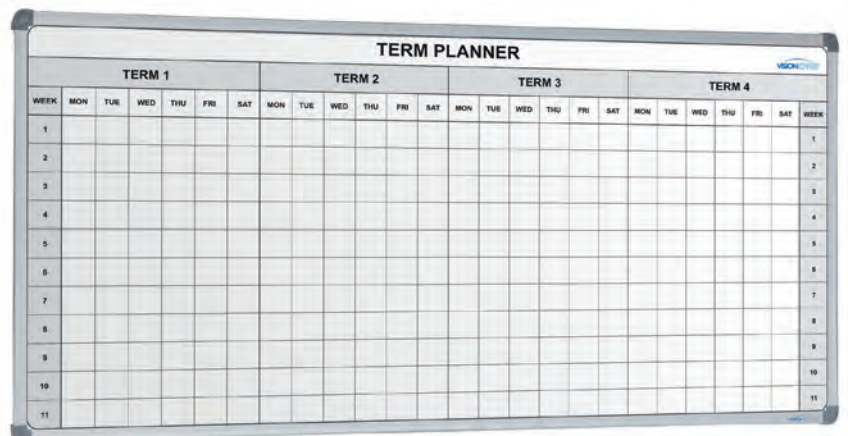

FREIGHT CHARGES MAY BE APPLICABLE IN SOME REGIONAL AREAS