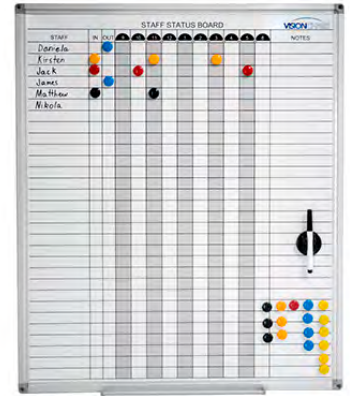

VSB030
Supplied with 30 Magnetic Markers

ITEM #	SIZE	PRICE
VSB010	10 Name Board 317 x 615 mm	$135 + GST
VSB020	20 Name Board 527 x 615 mm	$165 + GST
VSB030	30 Name Board 737 x 615 mm	$199 + GST

FREIGHT CHARGES MAY BE APPLICABLE
IN SOME REGIONAL AREAS

MUSIC BOARDS

Music Boards

- Wall mountable version available in 4 sizes
- Permanently ruled with 4 music staves
- Lines will never peel or rub off
- Magnetic laminate drywipe surface
- Pen tray with red, blue and black markers included
- **Mobile Music Boards are also available**