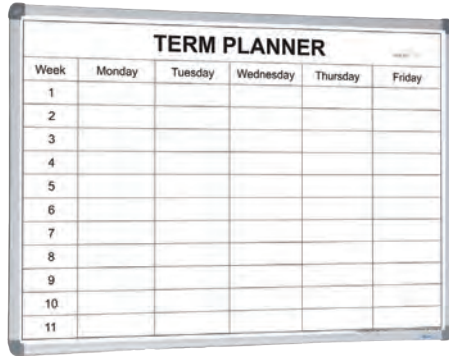

PLANNER BOARDS

1 Term School Planner

- Single school term divided into daily/weekly intervals for quick and easy reference
- Laminated graphic surface with permanent lines
- Concealed wall fixing
- Supplied with 2 x Finepoint erasable markers and 1 x Magic Wipe cleaning cloth

No school can be without this one!

ITEM #	SIZE	PRICE
VDT100	1200 x 900 mm	\$499 + GST

FREIGHT CHARGES MAY BE APPLICABLE IN SOME REGIONAL AREAS

Deluxe Perpetual Month Planner

- The monthly planner that is perpetual - can be reused every month for specific activities
- Modern new look laminated graphic surface with permanent lines / days a week
- Stylish aluminium frame with rounded corners and hangers supplied
- Magnetic surface
- Clip on moulded Pen Shelf

ITEM #	SIZE	PRICE
VMP100	1200 x 900 mm	\$349 + GST

FREIGHT CHARGES MAY BE APPLICABLE IN SOME REGIONAL AREAS

Perpetual Year Planner

- Yearly planner magnetic whiteboard
- Organisation at a glance
- Ideal for staff allocation, holiday rostering, school timetabling, etc
 - Use year after year
- Laminated surface with 1 year warranty
- Aluminium frame with rounded corners and concealed fixings
- Supplied with:
 - 12 x Magnetic 1-31 strips
 - 10 x Public holiday magnetic strips
 - 2 x fine point erasable markers
 - Magic Wipe micro fibre cleaning cloth

- Ideal for every busy workplace or staff roster system
- An accurate way of displaying staff duties
- 9am to 6pm with 1/2 hour intervals shown
- Notes column to indicate special activities
- Stylish silver aluminium frame
- Permanent lines with magnetic erasable whiteboard surface
- Supplied with: Wall Fixings, Magnetic Marker Buttons and Magnetic Pen & Holder Duo