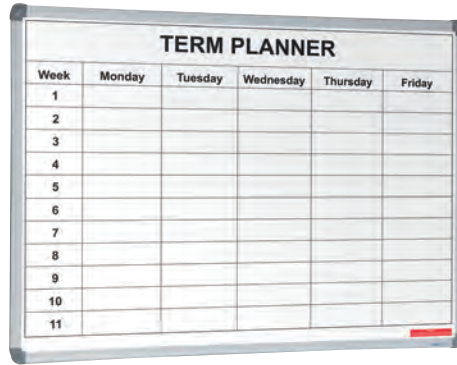

1 Term School Planner

- Single school term divided into daily/weekly intervals for quick and easy reference
- Laminated graphic surface with permanent lines
- Concealed wall fixing
- Supplied with 2 x Finepoint erasable markers and 1 x Magic Wipe cleaning cloth

No school can be without this one!

ITEM #	SIZE	PRICE
VDT100	1200 x 900 mm	$465 + GST

FREIGHT CHARGES MAY BE APPLICABLE IN SOME REGIONAL AREAS

Deluxe Perpetual Month Planner

- The monthly planner that is perpetual - can be reused every month for specific activities
- Modern new look laminated graphic surface with permanent lines / days a week
- Stylish aluminium frame with rounded corners and hangers supplied
- Magnetic surface
- Clip on moulded Pen Shelf