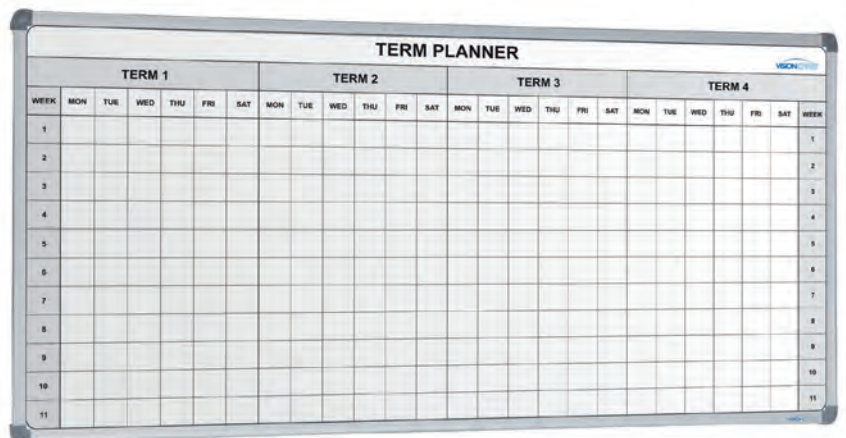

FREIGHT CHARGES MAY BE APPLICABLE IN SOME REGIONAL AREAS