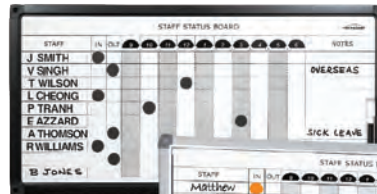

STAFF BOARDS

Staff Status Boards

- Ideal for every busy workplace or staff roster system
- An accurate way of displaying staff duties
- 9am to 6pm with 1/2 hour intervals shown
- Notes column to indicate special activities
- Modern black aluminium frame
- Permanent lines with magnetic erasable whiteboard surface
- Supplied with: Wall Fixings, Magnetic buttons & Black marker

ITEM #	SIZE	PRICE
VSB010	10 Name Board 317 x 615 mm	$110 + GST
VSB020	20 Name Board 527 x 615 mm	$140 + GST
VSB030	30 Name Board 737 x 615 mm	$165 + GST

FREIGHT CHARGES MAY BE APPLICABLE
IN SOME REGIONAL AREAS

VSB010