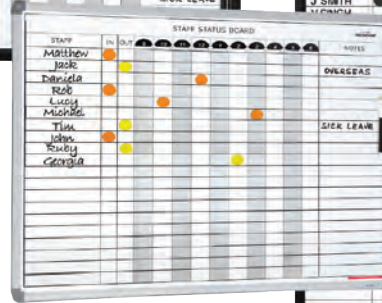

STAFF BOARDS

Staff Status Boards

- Ideal for every busy workplace or staff roster system
- An accurate way of displaying staff duties
- 9am to 6pm with 1/2 hour intervals shown
- Notes column to indicate special activities
- Modern black aluminium frame
- Permanent lines with magnetic erasable whiteboard surface
- Supplied with: Wall Fixings, Magnetic buttons & Black marker

ITEM #	SIZE	PRICE
VSB010	10 Name Board 317 x 615 mm	$110 + GST
VSB020	20 Name Board 527 x 615 mm	$140 + GST
VSB030	30 Name Board 737 x 615 mm	$165 + GST

FREIGHT CHARGES MAY BE APPLICABLE
IN SOME REGIONAL AREAS

VSB020

MUSIC BOARDS

Music Boards

- Wall mountable version available in 4 sizes
- Permanently ruled with 4 music staves
- Lines will never peel or rub off
- Magnetic laminate drywipe surface
- Pen tray with red, blue and black markers included
- Mobile Music Boards are listed in 'Mobile Board' section

ITEM #	BOARD SIZE	PRICE
VMB1212	1200 x 1200 mm	$440 + GST
VMB1512	1500 x 1200 mm	$535 + GST
VMB1812	1800 x 1200 mm	$660 + GST
VMB2412	2400 x 1200 mm	$810 + GST

FREIGHT CHARGES MAY BE APPLICABLE
IN SOME REGIONAL AREAS

COMBO BOARDS

Combi Whiteboard & Corkboard

- Singled sided board:
  Half Magnetic Whiteboard,
  Half Cork Board
- Practical and versatile
- Great for Staff Rooms and notice areas
- Stylish aluminium frame with concealed fixings

ITEM #	SIZE	PRICE
VCB9060	900 x 600 mm	$120 + GST
VCB1290	1200 x 900 mm	$165 + GST

FREIGHT CHARGES MAY BE APPLICABLE
IN SOME REGIONAL AREAS

WHITEBOARD:

PINBOARD: