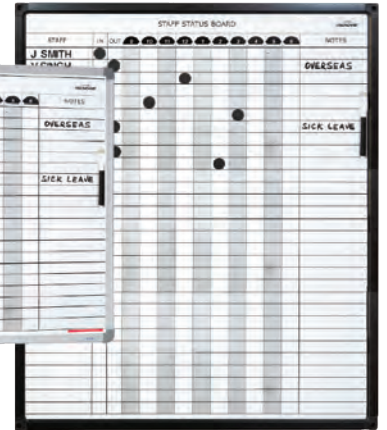

VSB030

MUSIC BOARDS

Music Boards

- Wall mountable version available in 4 sizes
- Permanently ruled with 4 music staves
- Lines will never peel or rub off
- Magnetic laminate drywipe surface
- Pen tray with red, blue and black markers included
- Mobile Music Boards are listed in 'Mobile Board' section

ITEM #	BOARD SIZE	PRICE
VMB1212	1200 x 1200 mm	$440 + GST
VMB1512	1500 x 1200 mm	$535 + GST
VMB1812	1800 x 1200 mm	$660 + GST
VMB2412	2400 x 1200 mm	$810 + GST

FREIGHT CHARGES MAY BE APPLICABLE
IN SOME REGIONAL AREAS