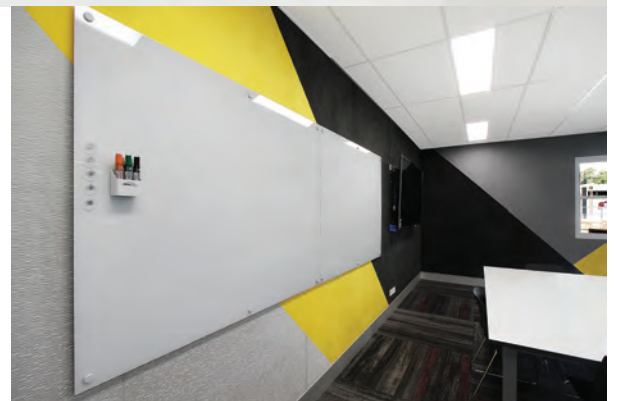

Lumiere Magnetic Glassboards

DESIGNED TO BLEND SEAMLESSLY WITH ANY DECOR

- **Long life 50 year surface warranty**
- **CONTEMPORARY** - alternative to traditional whiteboards highlighted by the elegance of premium glass
- **QUALITY** - Toughened 6mm safety glass. Non-porous surface will not ghost or stain and works with standard dry-erase markers
- **FRAMELESS** - Tempered glass is borderless to create clean lines, uncluttered and ultra modern appearance. Polished edges and 6mm rounded corners
- **STYLISH FIXTURES** - float glassboard 20mm off the wall
- Magnetic surface
- Supplied with clear acrylic pen tray and 5 superstrong magnets
- White Glass is available in 9 sizes, and Black Glass is available in 2 sizes

## WHITE GLASSBOARDS:

ITEM #	SIZE (MM)	PRICE
VGB9060	900 x 600	\$245 + GST
VGB1260	1200 X 600	\$365 + GST
VGB1290	1200 x 900	\$495 + GST
VGB1212	1200 x 1200	\$575 + GST
VGB1590	1500 x 900	\$600 + GST
VGB1512	1500 x 1200	\$695 + GST
VGB1812	1800 x 1200	\$855 + GST
VGB2112	2100 x 1200	\$940 + GST
VGB2412	2400 x 1200	\$1,115 + GST

## BLACK GLASSBOARDS:

ITEM #	SIZE (MM)	PRICE
VGB1260-B	1200 x 600	\$395 + GST
VGB1812-B	1800 X 1200	\$995 + GST

FREIGHT CHARGES MAY BE APPLICABLE  
IN SOME REGIONAL AREAS

ALL ORDERS OVER \$250 (EX GST) DELIVERED FREE\*