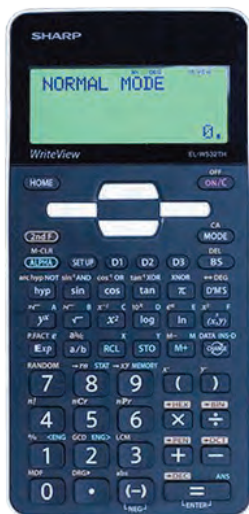

\$12.95 + GST
ITEM # JASCS1

EL531THBWH Student Scientific Calculator

- Board of Studies Approved
- 2 line LCD screen with upper 12 digit/lower 10 digit (mantissa) + 2 (exponent) digit
- Up to 272 functions
- Direct algebraic logic
- Constant/chain calculations
- Multi-line playback
- 3-digit punctuation
- 2-key roll-over
- Fraction calculations
- 9 memories
- Sturdy, stylish design with hard cover to protect calculator from damage
- Durable plastic buttons
- Power source: 1 x AAA battery (included)
- Dimensions: 80w 154d x 18h mm

WHITE TRIM:

\$17.45 + GST
ITEM # EL531THBWH

GREEN TRIM:

\$17.45 + GST
ITEM # EL531THBGR

ELW532THBWH Student Scientific Calculator

- Board of Studies Approved
- Large, high res, dot matrix LCD screen
- Up to 330 scientific & statistical functions
- Fraction calculations
- Provides random or specific Maths drill exercises
- Direct algebraic logic (D.A.L.) for easy equation
- Functions include: Multi-line playback, Constant chain & n-Base calculations
- 1 & 2- Variable Statistics
- Stylish "glass-top" design
- Slide-on hard cover protects from damage
- Power source: 1 x AAA battery (included)
- Dimensions: 80w x 161d x 15h mm

WRITE VIEW CALCULATOR

'Write View' is a feature which allows fractions, mathematical symbols & formulas to be displayed on the screen in exactly the same way they are written on paper ("Textbook-Style Display")