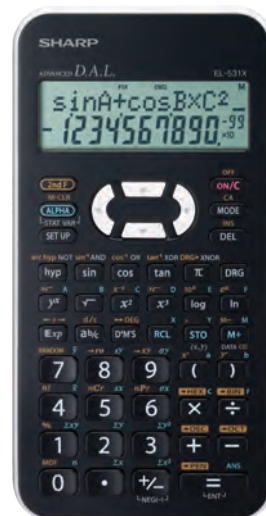

WHITE TRIM:

\$17.45 + GST
ITEM # EL531THBWH

GREEN TRIM:

\$17.45 + GST
ITEM # EL531THBGR

ELW532THBWH Student Scientific Calculator

- Board of Studies Approved
- Large, high res, dot matrix LCD screen
- Up to 330 scientific & statistical functions
- Fraction calculations
- Provides random or specific Maths drill exercises
- Direct algebraic logic (D.A.L.) for easy equation
- Functions include: Multi-line playback, Constant chain & n-Base calculations
- 1 & 2- Variable Statistics
- Stylish "glass-top" design
- Slide-on hard cover protects from damage
- Power source: 1 x AAA battery (included)
- Dimensions: 80w x 161d x 15h mm

WRITE VIEW CALCULATOR

'Write View' is a feature which allows fractions, mathematical symbols & formulas to be displayed on the screen in exactly the same way they are written on paper ("Textbook-Style Display")

\$32.95 + GST
ITEM # ELW532THBWH

EL506XBWH Student Scientific Calculator

- 2 line LCD screen with upper 12 digit (5 x 7 dot matrix), lower 10 digit (mantissa) plus 2 digit (exponent).
- Up to 469 functions
- Twin power (solar cell and battery)
- Solver Function
- 9 Memories
- Fraction calculations
- Matrix Calculations
- Random number functions (dice, coin, integer)
- Regression calculations (6 models)
- Advanced Direct Algebraic Logic (DAL) for easy equation and answer checking
- 52 Physical Constants inbuilt
- 44 Metric Conversion functions
- Complex Number calculation
- 3 variable linear Equation
- Integral and Derivative calculations
- N-Base Calculations - Bin, Hex, Dec, Pen, Oct.
- Logical Operations
- Easy glide hard case to protect calculator from damage