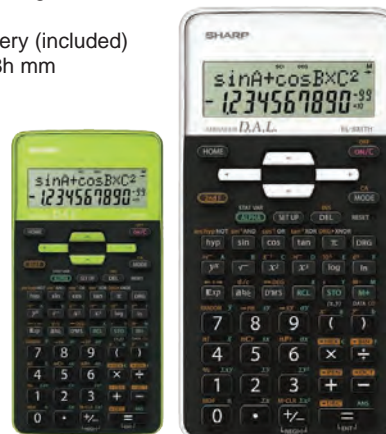

JASCS1 Student Scientific Calculator

- Board of Studies Approved
- 2 line scientific notation display (Expression & its result can be displayed at the same time)
- Auto power off function to prolong battery life
- Independent memory including store & recall
- Durable plastic keys & hard case for protection
- Powered source: 2 x AAA batteries (included)
- 240 functions including: Random numbers, Exponential/logarithmic, hyperbolic, Trigonometry/inverse trigonometry, Square & square root, Percentage (%) calculation, Fraction calculations, Standard deviation, Angle unit conversion (DEG, RAD, GRAD), Regressions & statistical calculations
- Dimension: 85w 160d x 20h mm

\$12.95 + GST
ITEM # JASCS1

EL531THBWH Student Scientific Calculator

- Board of Studies Approved
- 2 line LCD screen with upper 12 digit/lower 10 digit (mantissa) + 2 (exponent) digit
- Up to 272 functions
- Direct algebraic logic
- Constant/chain calculations
- Multi-line playback
- 3-digit punctuation
- 2-key roll-over
- Fraction calculations
- 9 memories
- Sturdy, stylish design with hard cover to protect calculator from damage
- Durable plastic buttons
- Power source: 1 x AAA battery (included)
- Dimensions: 80w 154d x 18h mm

WHITE TRIM:

\$17.45 + GST
ITEM # EL531THBWH

GREEN TRIM:

\$17.45 + GST
ITEM # EL531THBGR

ELW532THBWH Student Scientific Calculator

- Board of Studies Approved
- Large, high res, dot matrix LCD screen
- Up to 330 scientific & statistical functions
- Fraction calculations
- Provides random or specific Maths drill exercises
- Direct algebraic logic (D.A.L.) for easy equation
- Functions include: Multi-line playback, Constant chain & n-Base calculations
- 1 & 2- Variable Statistics
- Stylish "glass-top" design
- Slide-on hard cover protects from damage
- Power source: 1 x AAA battery (included)
- Dimensions: 80w x 161d x 15h mm