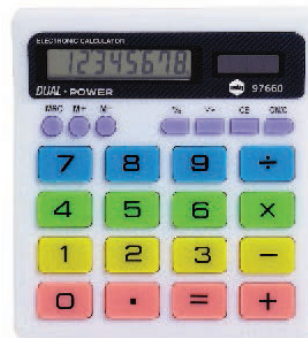

SHARP EL243S Basic Calculator

- 8 Digit
- Four basic arithmetic functions: +, -, % & $\sqrt{\quad}$
- Dual power convenience
- Double-size Plus key making it easier to use
- Large LCD screen for easy viewing
- Large easy-to-use plastic keys
- Hard cover protects against damage
- Dimensions: 64w x 105d x 11h mm

**DUAL
POWER**

$5.35 + GST
ITEM # EL243S

2 YEAR WARRANTY

SHARP ELS10 Basic Calculator

- 8 Digit
- Four basic arithmetic functions: +, -, % & $\sqrt{\quad}$
- Battery Operated
- Double-size Plus key making it easier to use
- Large LCD screen for easy viewing
- Large easy-to-use plastic keys
- Hard cover protects against damage
- Dimensions: 70w x 107d x 13h mm
- Available in Pink or Blue

**BATTERY
OPERATED**

PINK:

$6.45 + GST
ITEM # ELS10BPK

BLUE:

$6.45 + GST
ITEM # ELS10BBL

2 YEAR WARRANTY

SHARP EL240SAB Basic Calculator

- 8 Digit
- Four basic arithmetic functions: +, -, % & $\sqrt{\quad}$
- Dual power convenience
- Double-size Plus key making it easier to use
- Large LCD screen with acrylic panel
- Large easy-to-use plastic keys
- Slant display making reading panel easier
- Dimensions: 71w x 116d x 17h mm

**DUAL
POWER**

$7.65 + GST
ITEM # EL240SAB

2 YEAR WARRANTY

Marbig 97660 Basic Calculator

- 8 Digit
- Four basic arithmetic functions: +, -, % & $\sqrt{\quad}$
- Dual power convenience
- Large slant display for easy viewing
- Extra Large colourful fluoro, tough plastic keys
- Large easy-to-use plastic keys
- 3 Key full memory function
- Dimensions: 110w x 120d x 25h mm

**DUAL
POWER**

$9.95 + GST
ITEM # 97660

2 YEAR WARRANTY

The Mathomat Third Edition

- Mathomat 3rd Edition Geometry Template in storage wallet with Full colour 56 page student book

$15.25 + GST
ITEM # H10200013

Mathaid & Proliner