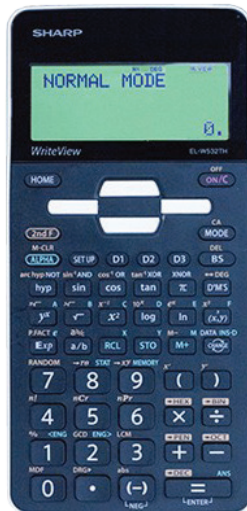

JASCS1 Student Scientific Calculator

- Board of Studies Approved
- 2 line scientific notation display (Expression & its result can be displayed at the same time)
- Auto power off function to prolong battery life
- Independent memory including store & recall
- Durable plastic keys & hard case for protection
- Powered source: 2 x AAA batteries (included)
- 240 functions including: Random numbers, Exponential/logarithmic, hyperbolic, Trigonometry/inverse trigonometry, Square & square root, Percentage (%) calculation, Fraction calculations, Standard deviation, Angle unit conversion (DEG, RAD, GRAD), Regressions & statistical calculations
- Dimension: 85w 160d x 20h mm

\$12.95 + GST
ITEM # JASCS1

EL531THBWH Student Scientific Calculator

- Board of Studies Approved
- 2 line LCD screen with upper 12 digit/lower 10 digit (mantissa) + 2 (exponent) digit
- Up to 272 functions
- Direct algebraic logic
- Constant/chain calculations
- Multi-line playback
- 3-digit punctuation
- 2-key roll-over
- Fraction calculations
- 9 memories
- Sturdy, stylish design with hard cover to protect calculator from damage
- Durable plastic buttons
- Power source: 1 x AAA battery (included)
- Dimensions: 80w 154d x 18h mm

WHITE TRIM:
\$17.45 + GST
ITEM # EL531THBWH

GREEN TRIM:
\$17.45 + GST
ITEM # EL531THBGR

ELW532THBWH Student Scientific Calculator

- Board of Studies Approved
- Large, high res, dot matrix LCD screen
- Up to 330 scientific & statistical functions
- Fraction calculations
- Provides random or specific Maths drill exercises
- Direct algebraic logic (D.A.L.) for easy equation
- Functions include: Multi-line playback, Constant chain & n-Base calculations
- 1 & 2- Variable Statistics
- Stylish "glass-top" design
- Slide-on hard cover protects from damage
- Power source: 1 x AAA battery (included)
- Dimensions: 80w x 161d x 15h mm